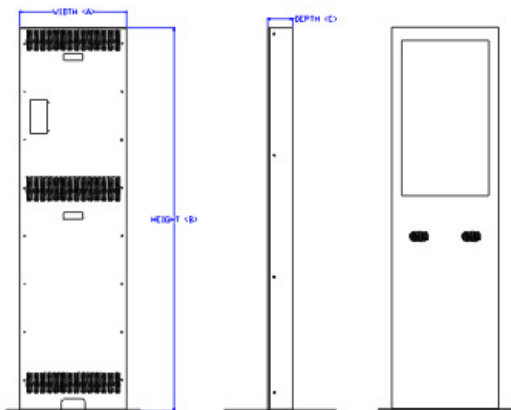

### SPECIFICATIONS & MECHANICAL DRAWING

OVERALL DIMENSIONS

	PDS32	PDS42	PDS46
A Width	20"	23"	25"
B Height	67"	72"	74"
C Depth	4"	4"	4"
Plate	30"x30"	30"x30"	30"x30"

SPECS	LCD PANEL		
	PDS32	PDS42	PDS46
Display Size	32" LCD	42" LCD	46" LED
Resolution	1366 x 768	1920 x 1080	1920 x 1080
Viewing Angle	H: 178°, V: 178°	H: 176°, V: 176°	H: 176°, V: 176°
Contrast Ratio	3500:1	3500:1	3000:1
Brightness	450 cd/m2	700 cd/m2	600 cd/m2
Response Time	8 ms	8 ms	8 ms
Aspect Ratio	16:9	16:9	16:9
Unit Dimensions	W:20" x H:67" x D:5"	W:23" x H:72" x D:5"	W:25" x H:74" x D:5"
Touch Screen	Optical Touchscreen, 4-6 mm glass, USB Interface, fully HID compliant, Supports OS Windows, Linux, Mac		
Bulb Life	CCFL Back Life estimated to be about 50,000 hours		
Mounting Bezel	Standard silver powder coat finish on rugged steel structure, other colors available		
Warranty	24 Month Limited Warranty. Extended warranty available, contact us for more details		