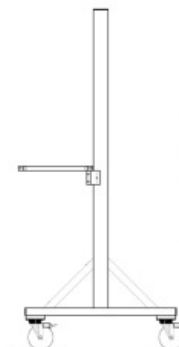

PWS MOBILE UNIT DIMENSIONS

SPECS	PWS55	PWS70
Height	71.930"	74.140"
Length	53.672"	67.823"
Depth	30.000"	30.000"
Weight	210 lbs approx.	275 lbs approx.